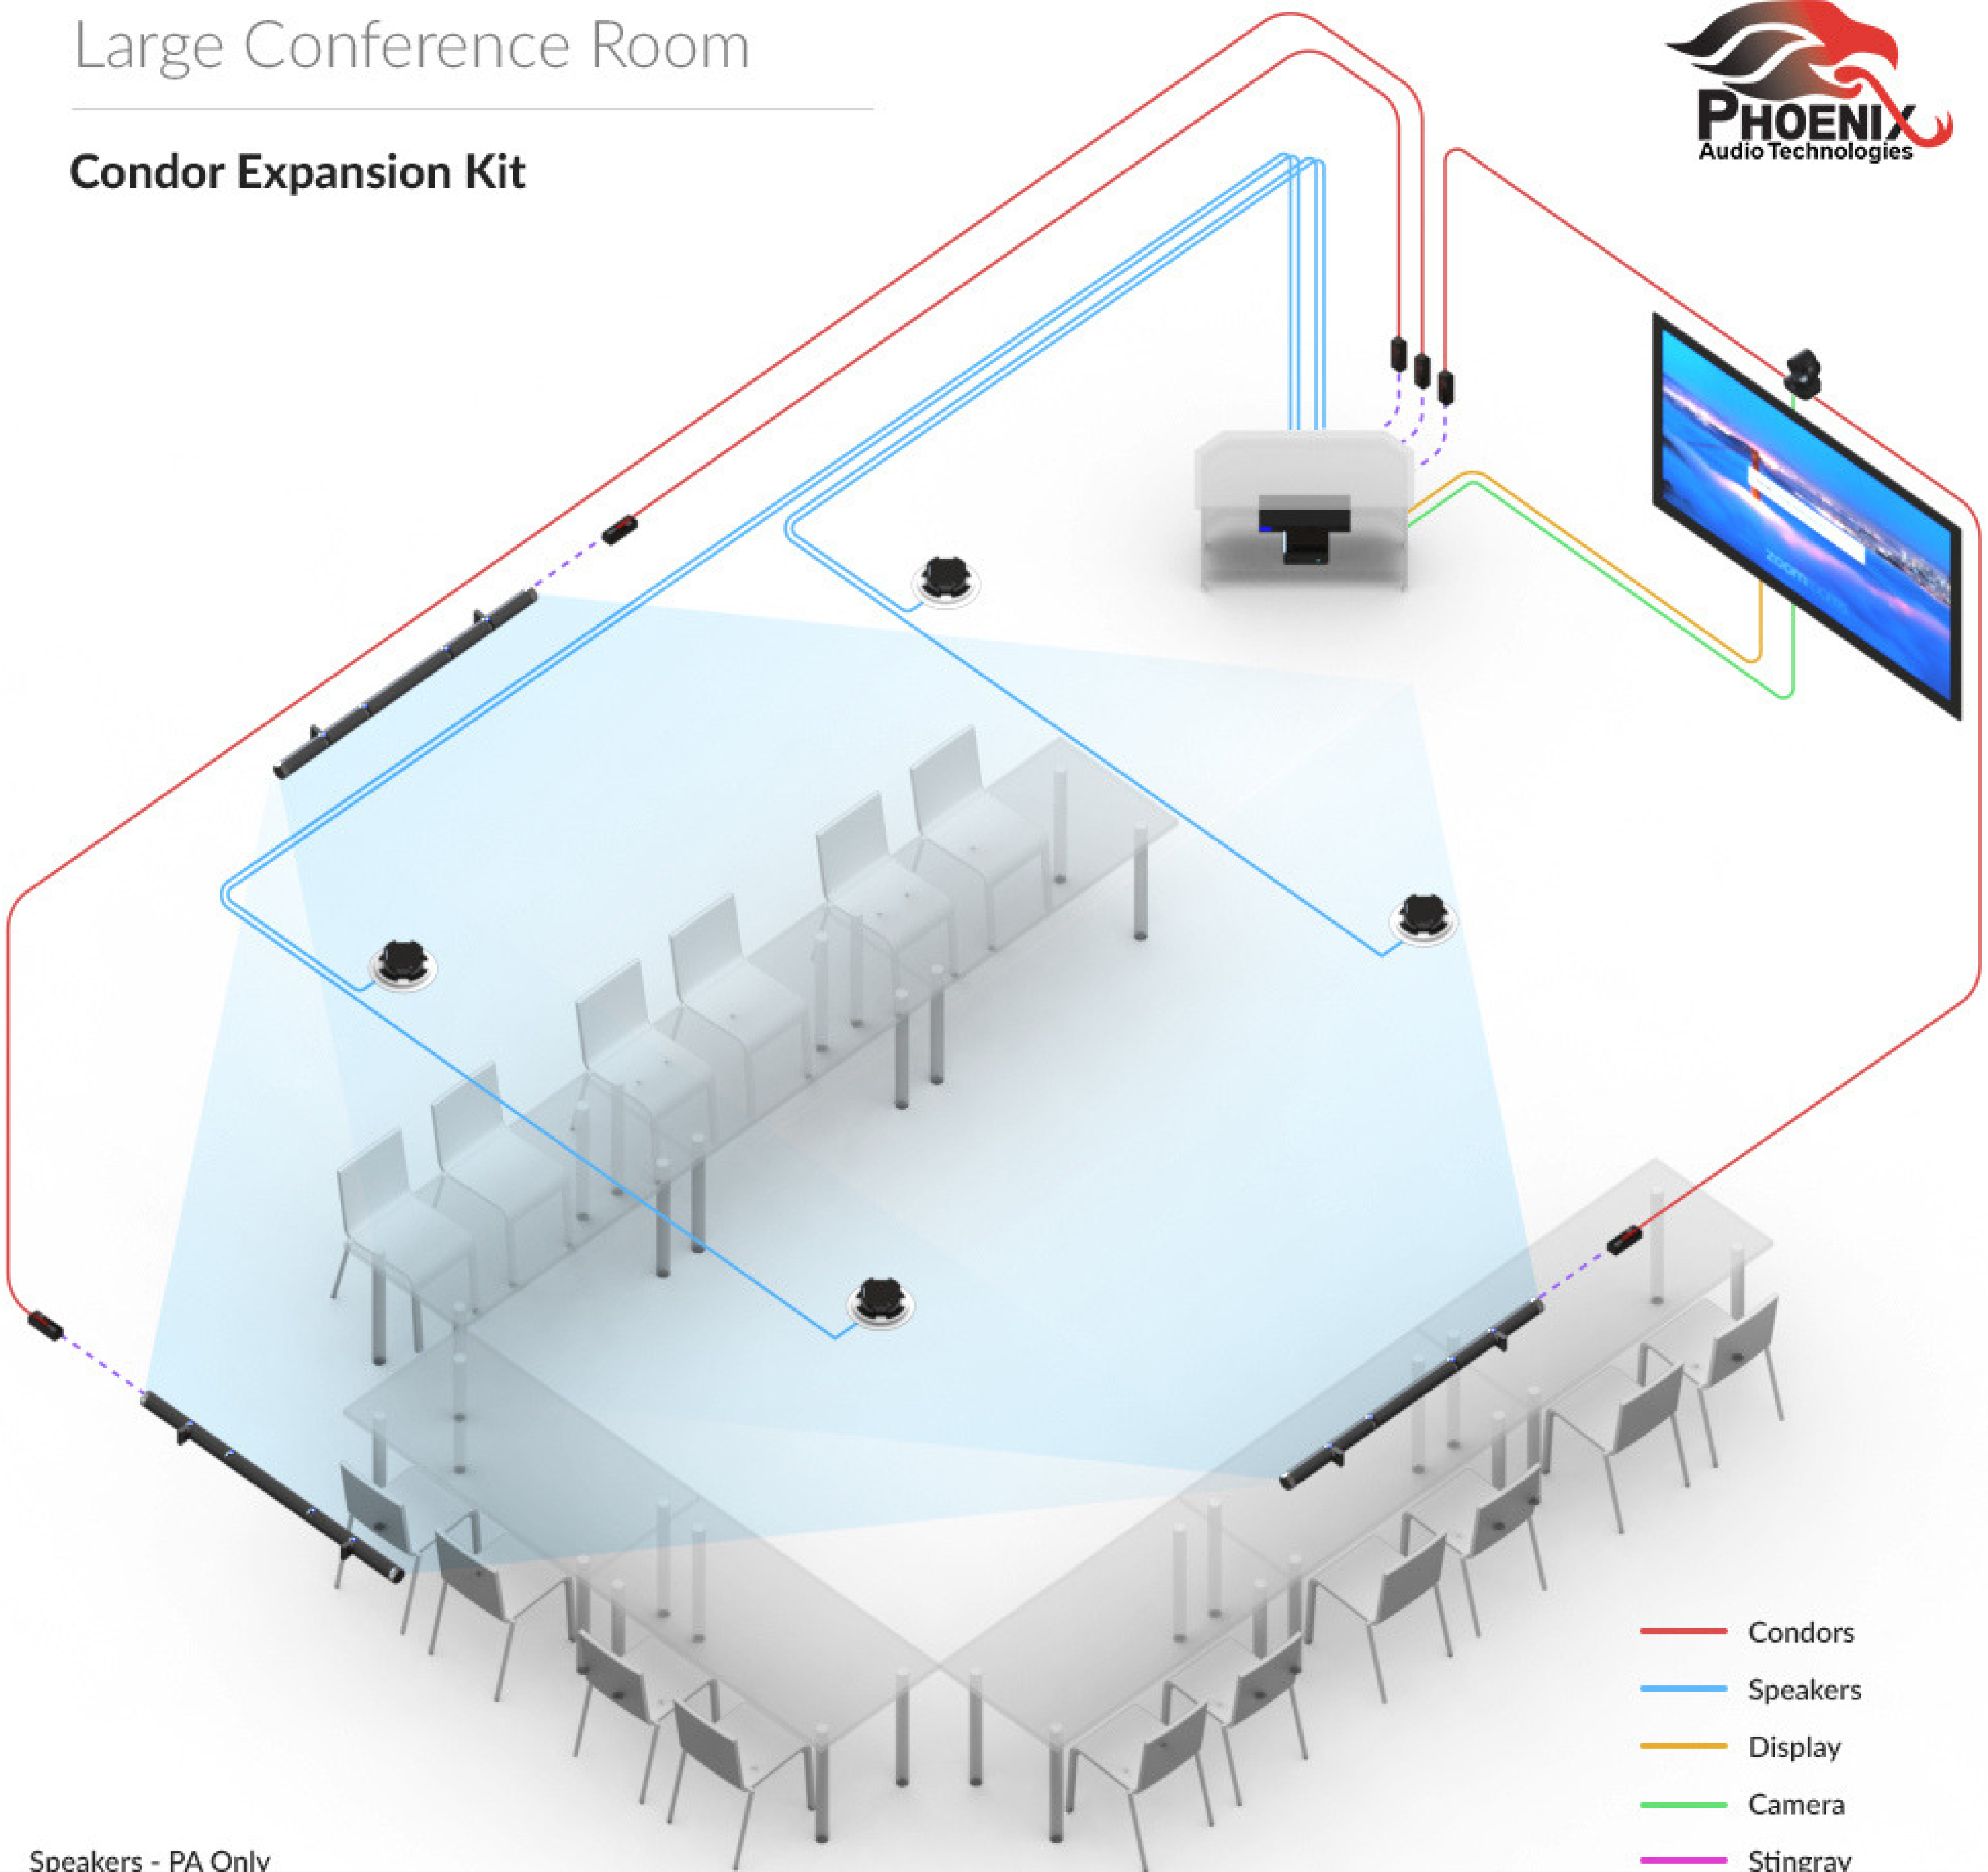

Room Profile

Large Conference Room

A Large Conference Room seats 11-20 people, typically with a long or wide table in the center of the room and a monitor on one or both ends. These can also be known as boardrooms and have many uses, such as company-wide or department meetings. With more space and people in the room, we recommend using the Stingray DSP Mixer. It can even be paired with one or more Condors!

In the following rendering, we created a room that seats 16 people in a U-shape table configuration and utilizes the **Condor Expansion Kit**. The room requires three Condor microphone arrays mounted to the walls, and four ceiling mounted speakers.

Large Conference Room

Condor Expansion Kit

- Condors
- Speakers
- Display
- Camera
- Stingray
- Audio Extenders

Speakers - PA Only

Audio Extender - Custom Cables